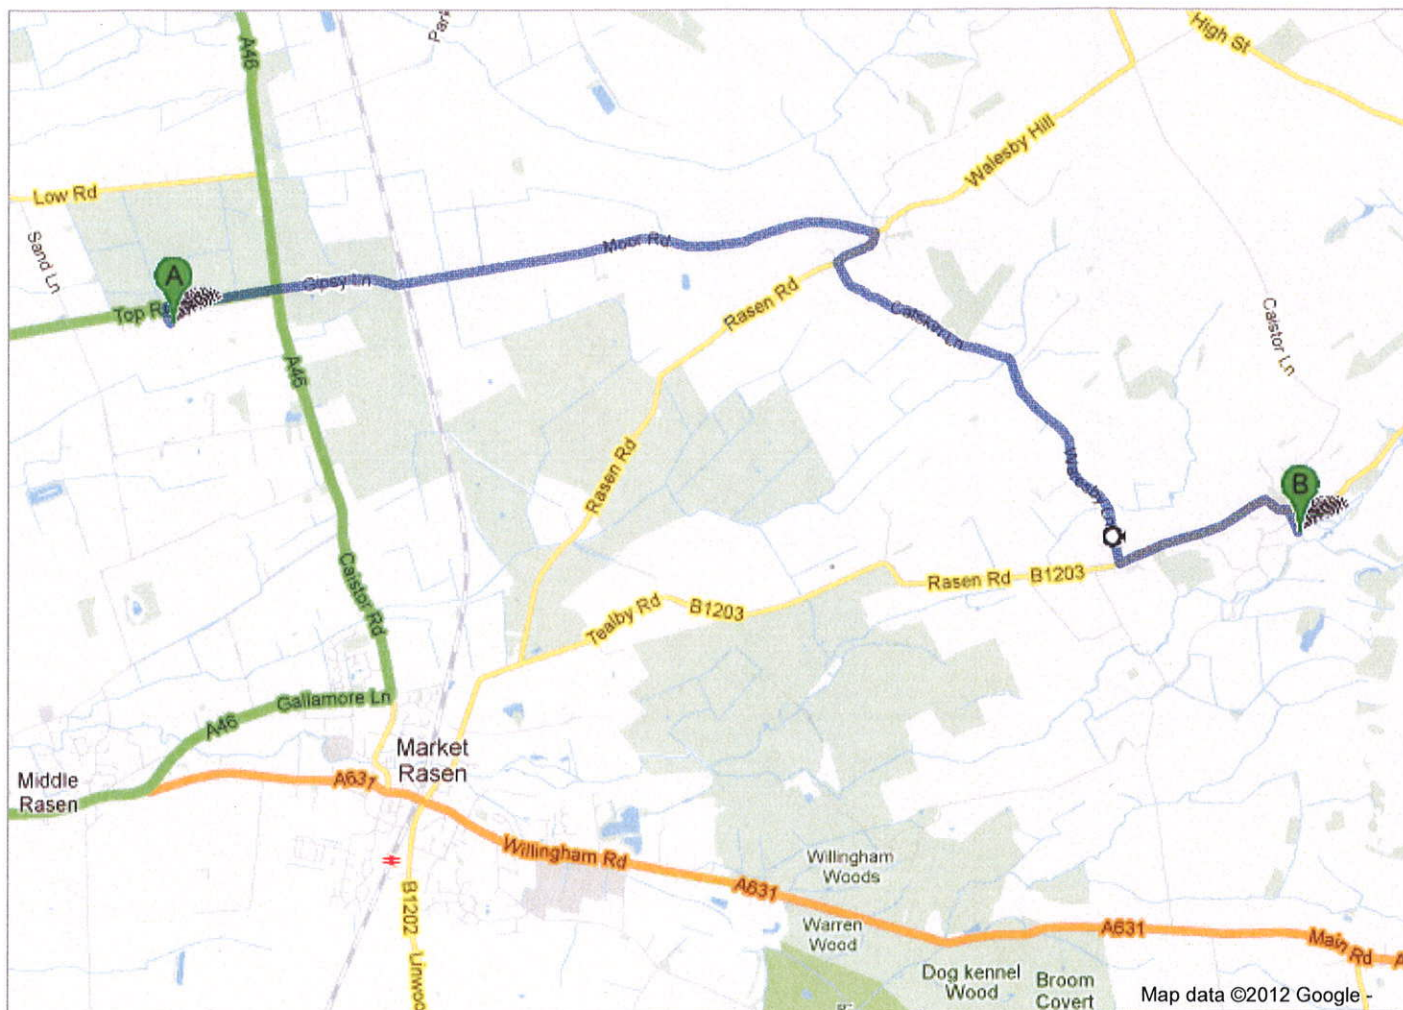

The route has been modified. [Undo](#)

Driving directions to Tealby Village Shop

3D

0167383 8718
Via Walesby Ln

This route has restricted usage or private roads.

Ten Acre Cafe
Ten Acres/Top Rd
Market Rasen LN8 3TG

01673 843 621

1. Head **northwest** toward **Top Rd/A1103**

Partial restricted usage road

295 ft

2. Turn **right** onto **Top Rd/A1103**

0.4 mi

3. Continue onto **Gipsy Ln**

0.4 mi

4. Slight **left** onto **Moor Rd**

1.7 mi

5. Turn **right** onto **Rasen Rd**

190 ft

6. Turn **right** to stay on **Rasen Rd**

0.1 mi

- 7. Take the 1st left onto **Catskin Ln**
- 8. Continue onto **Walesby Ln**
- 9. Turn left onto **Rasen Rd/B1203**
- 10. Turn right onto **Beck Hill**
Destination will be on the ~~right~~ left

To see all the details that are visible on the screen, use the Print link next to the map.

FRONT STREET

To see all the details that are visible on the screen, use the Print link next to the map.

17 FRONT ST
 200 METRES
 ON LEFT FROM
 VILLAGE HALL